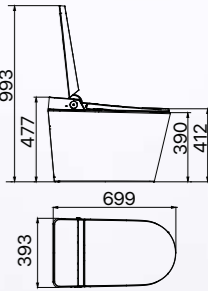

Khử khuẩn
Plasma